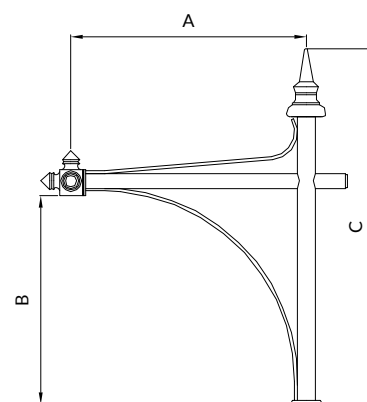

**Material:** Galvanised steel  
 Posted or suspended version  
 Option: cable puller

**Light fixings:**  
 Ø 27 pdg or Ø 34 pdg  
 For Ø 60 mm pole

N° 7

posted version

suspended version

N° 7	A mm	B mm	C mm
Single suspended light	800	715	1210
Single posted light	800	805	1210