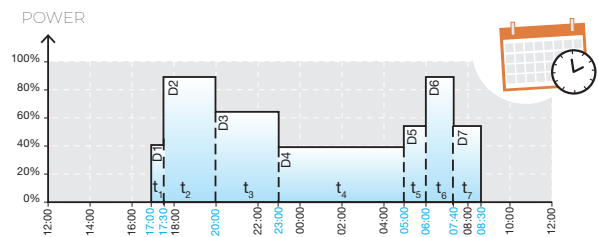

The street lights can be coupled to detectors, such as infrared motion detectors to detect pedestrians and cyclists, but also to vehicle detection radars.

Every WIZARD antenna has a built-in GPS chip allowing for the precise geolocation of each street light when they are commissioned as well as for remote configuration.

Every street light fitted with the WIZARD system can run a night time dimming programme with 10 time slots associated with variable lighting intensities plus calendar management or suitable agenda profiles.