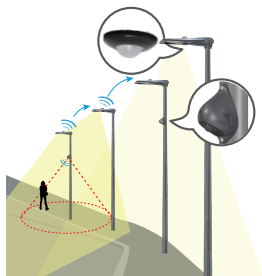

## ► WIZARD, simple and standardised architecture

The **WIZARD CMS system system** provides management and remote control of all your public lighting network street lights.

The **WIZARD antenna** is fitted directly to the luminaires using a standardised **ZHAGA connector** with a **D4i power supply**.

The luminaires communicate with a gateway, which communicates using the **Cloud** using supervision software.

The 230 V gateway, which is usually placed in a cabinet, uses the GSM network or Ethernet to send the data to the cloud. A long range protocol (Lora or SigFox) is available on request.

The street lights can be coupled to detectors, such as infrared motion detectors to detect pedestrians and cyclists, but also to vehicle detection radars.

Every WIZARD antenna has a built-in GPS chip allowing for the precise geolocation of each street light when they are commissioned as well as for remote configuration.